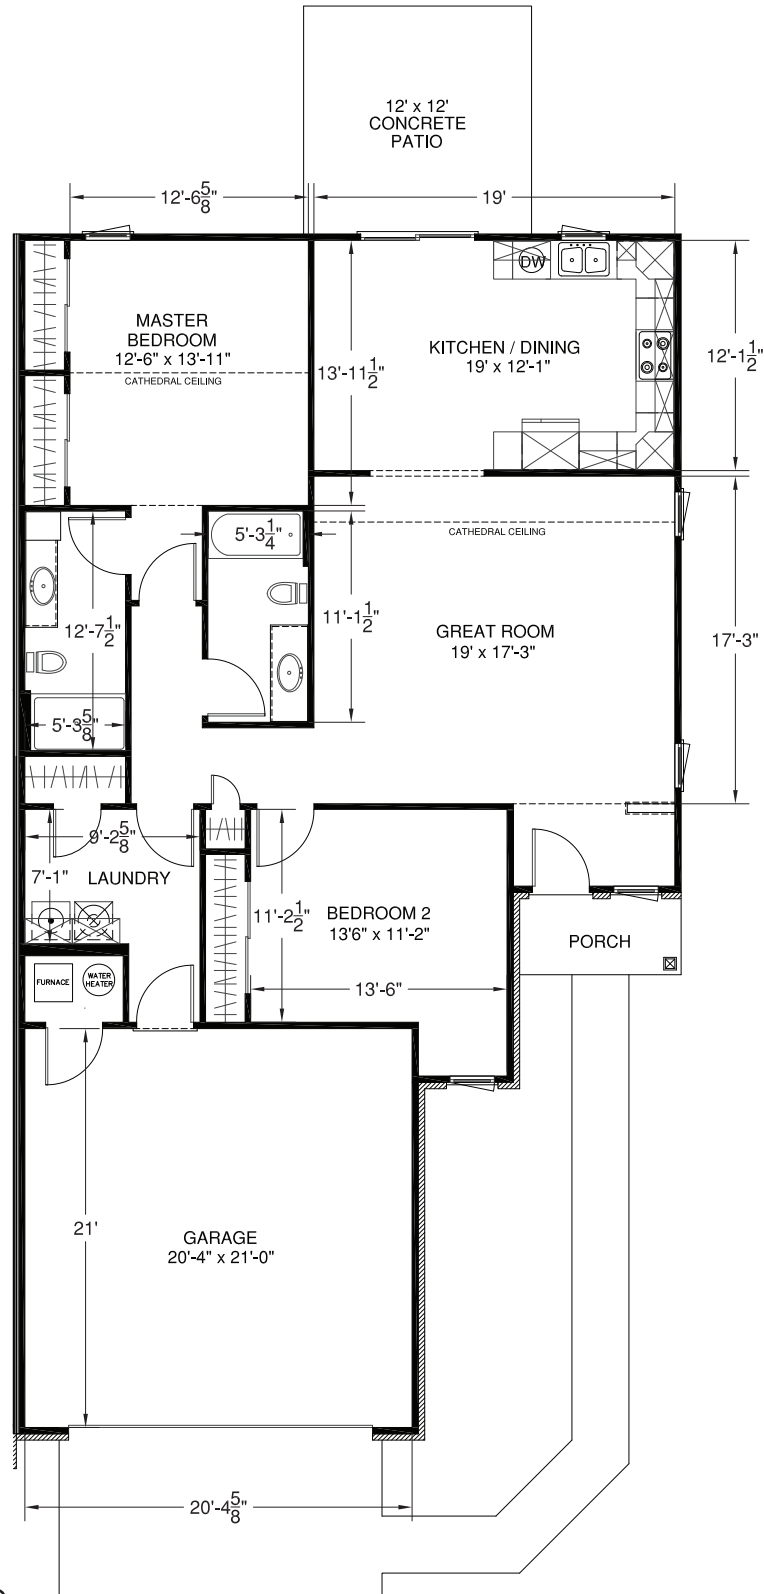

SIDNEY RENTAL PROPERTY

1621 Cumberland - Townhome

SQUARE FOOTAGE:
HOUSE: 1,410

937.498.8000
CraleBuilders.com

3486 State Route 29
Sidney, OH 45365
info@cralebuilders.com